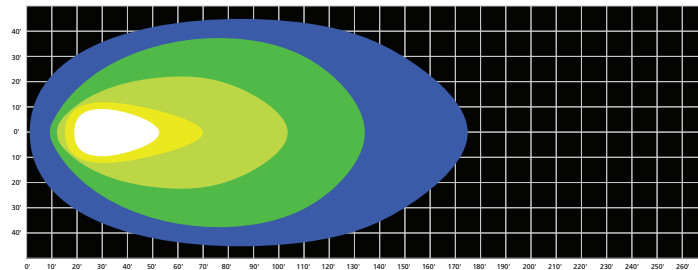

Shown with standard yoke mount (model SRA100)

Shown with fixed mount (model SRA110) and optional black housing

Mounts almost anywhere

SoBrite LED easily retrofits to existing Collins Dynamics® FX and Unity AG-L mounting bases.

Three Models, Three Light Patterns

Model SRA100-07A

Spot Pattern:
A focused and concentrated long range light beam for illuminating objects in the distance.

Model SRA100-07B

Flood Pattern:
Widest pattern of light that is perfect for evenly illuminating the work area.