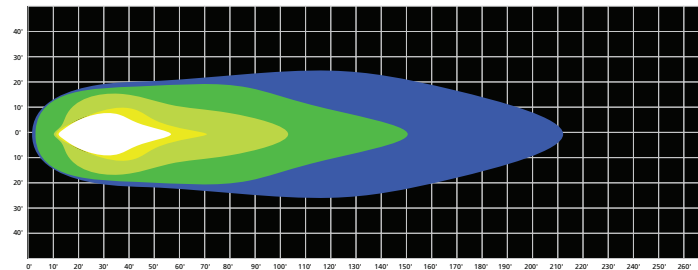

Three Models, Three Light Patterns

Model SRA100-07A

Spot Pattern:
A focused and concentrated long range light beam for illuminating objects in the distance.

Model SRA100-07B

Flood Pattern:
Widest pattern of light that is perfect for evenly illuminating the work area.