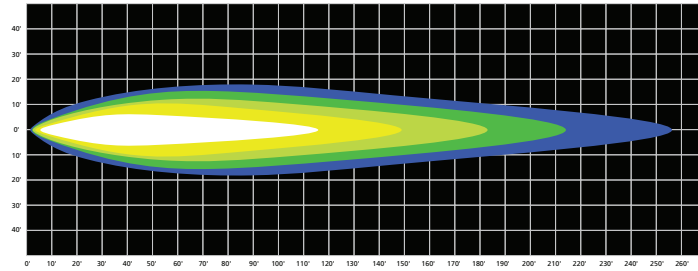

Shown with standard yoke mount (model SRA100)

Shown with fixed mount (model SRA110) and optional black housing

Mounts almost anywhere

SoBrite LED easily retrofits to existing Collins Dynamics® FX and Unity AG-L mounting bases.

Three Models, Three Light Patterns

Model SRA100-07A

Spot Pattern:
A focused and concentrated long range light beam for illuminating objects in the distance.

Model SRA100-07B

Flood Pattern:
Widest pattern of light that is perfect for evenly illuminating the work area.