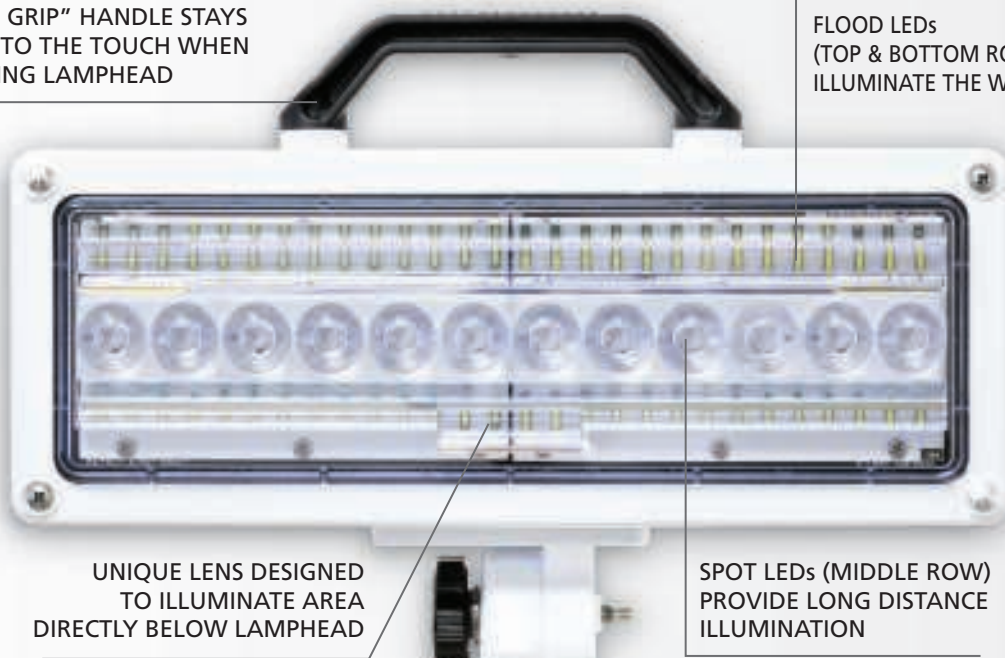

SPECTRA

20,000 Lumens of Bright Light

"SURE GRIP" HANDLE STAYS COOL TO THE TOUCH WHEN HOLDING LAMPHEAD

FLOOD LEDs (TOP & BOTTOM ROWS) ILLUMINATE THE WORK AREA

UNIQUE LENS DESIGNED TO ILLUMINATE AREA DIRECTLY BELOW LAMPHEAD

SPOT LEDs (MIDDLE ROW) PROVIDE LONG DISTANCE ILLUMINATION

Shown with standard white bezel-

black & chrome also available

- Slimmest LED Profile in the Industry
- Instant-On at Full Intensity
- Available in 15,000 or 20,000 Lumens
- Innovative Cooling Fins Provide Higher Efficiency
- Available on FRC Pole, Brow, Fixed or Surface Mounts
- Unique Combination of Flood / Spot LEDs
- Longer LED Life Rated at 50,000 Hours
- Five Year LED Lighting Warranty

FRC solutions. Puts All Light Directly on the Work Area & Scene Beyond

Exclusively from FRC

Three rows of LEDs - Top and bottom rows are flood LEDs designed to light up the work area. The middle row of focused spot LEDs provide long distance illumination.

SPECTRA's unique lens design provides a smooth and uniform flood and spot combination bringing firefighters the widest light pattern for improved work area visibility as well as illuminating objects at a farther distance.