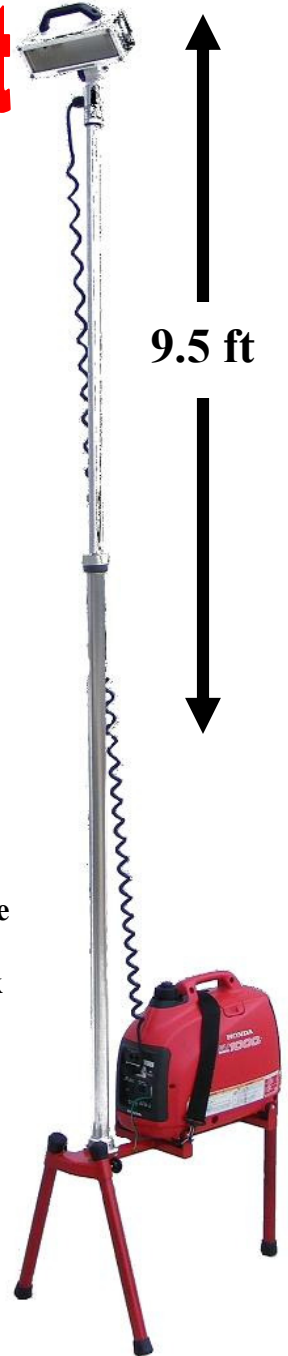

9.5 ft

Traffic Safety System LLC
Fairview, North Carolina
(828) 275.6954
www.trafficsafetysystem.com